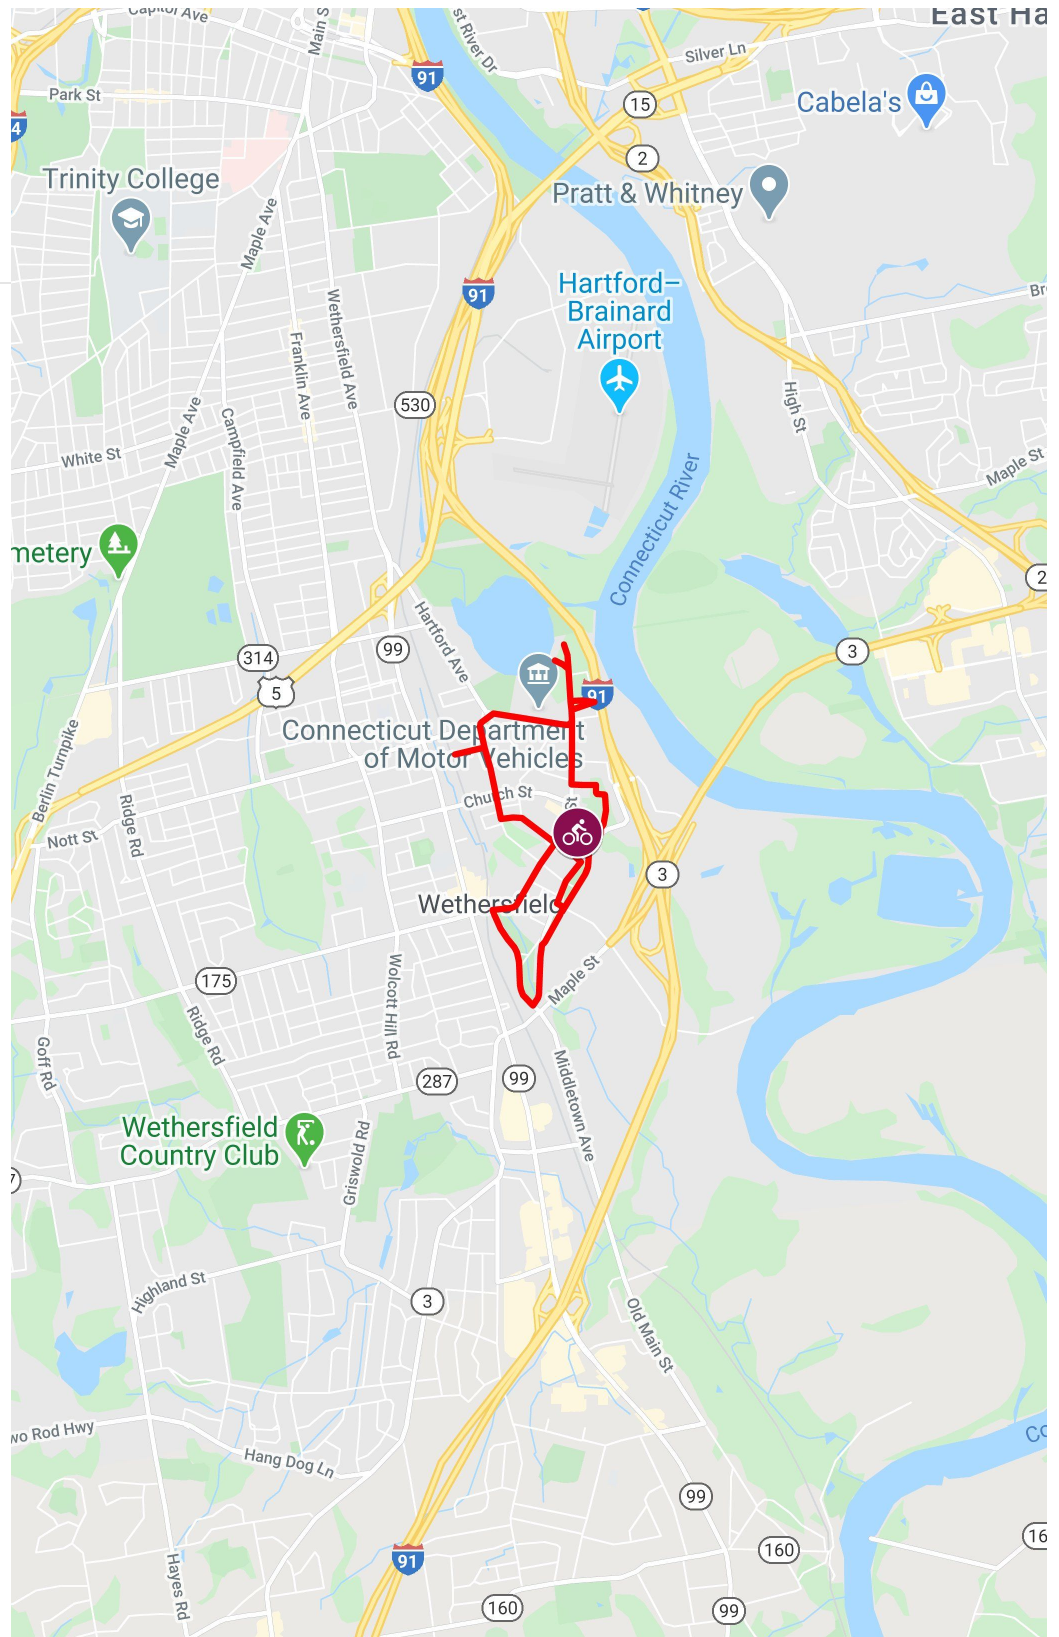

Historic Wethersfield in 6 Miles

Historic Wethersfield in 6 miles

Historic Wethersfield in 6 miles

Start and Finish

View ride with full details and turns at

<http://ridewithgps.com/routes/31273162>
Click starting bicycle icon for turning cues.