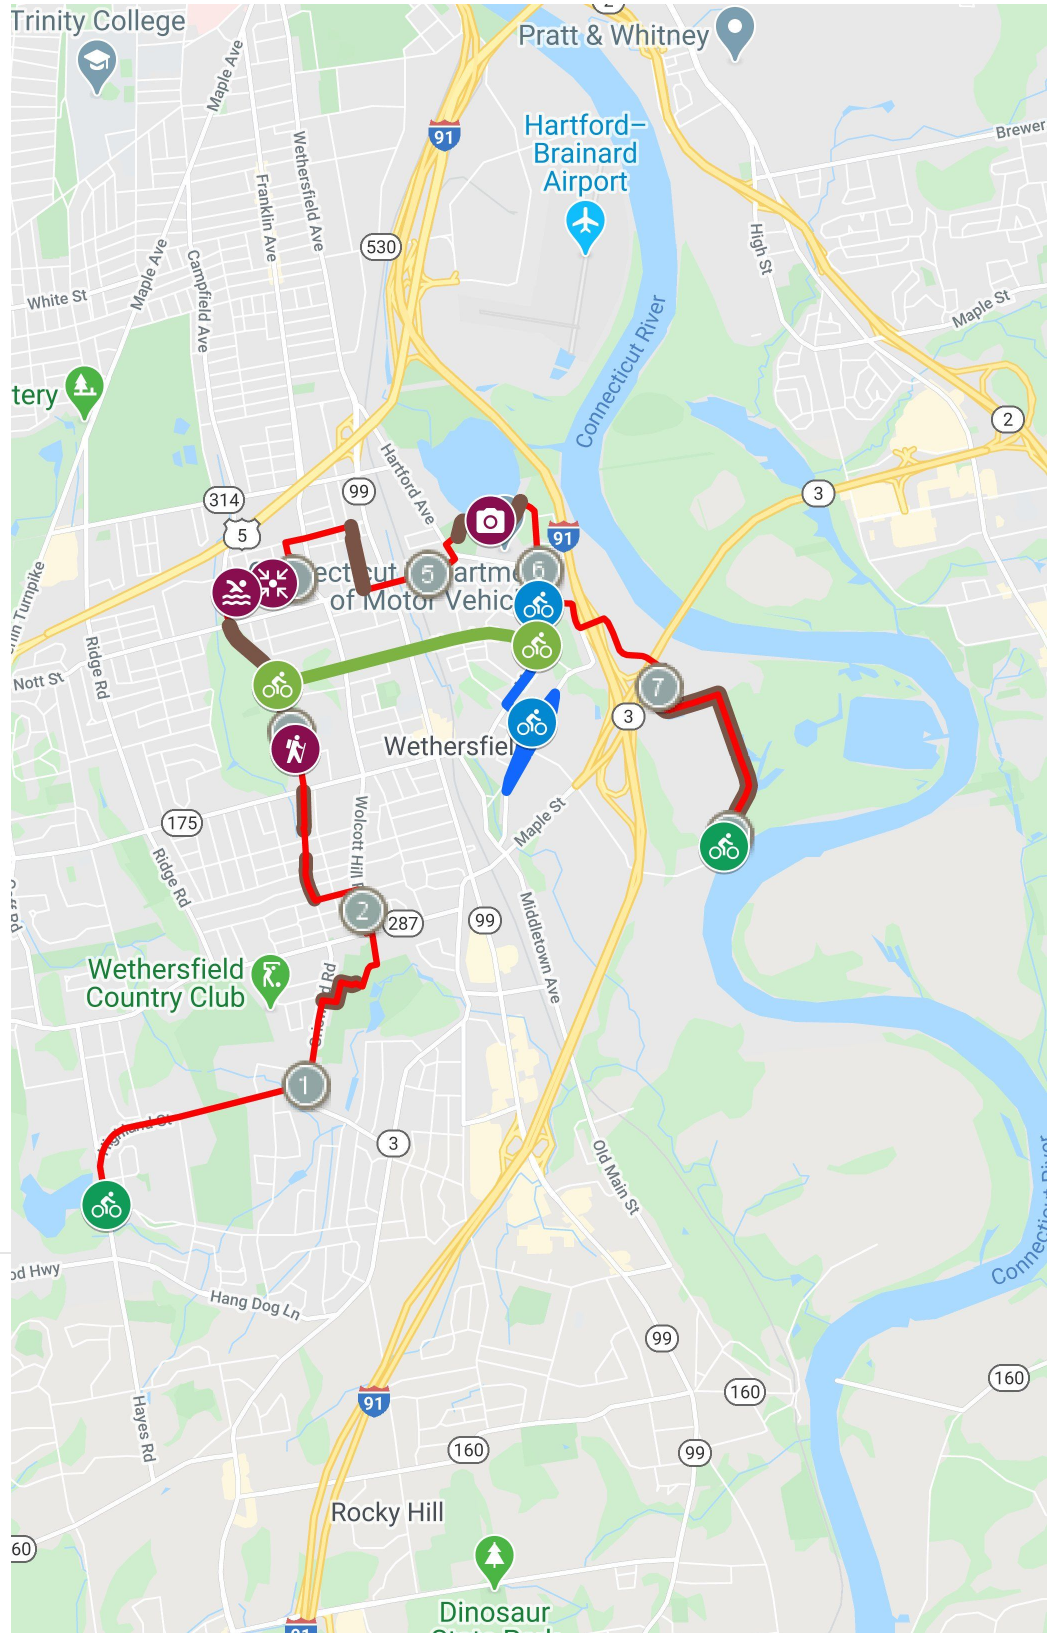

# Heritage Way Bike Route Map

## Heritage Way Bike Route

## Heritage Way Bike Route to Broad Street Green

- Heritage Way Bike Route to Broad Street Green
- Broad Street Green Bike Route
- Broad Street Green Bike Route
- Crushed Stone Section of Path

Includes Heritage Way, Broad Street and Church Street Routes.

 Off Road Section of Path

 Off Road Section of Path

Crushed Stone Path (Folly  
Brook)

---

Church Street Bike Route (Town  
Hall/Library, Bike Repair Station,  
Folly Brook Trail)

 All items

---