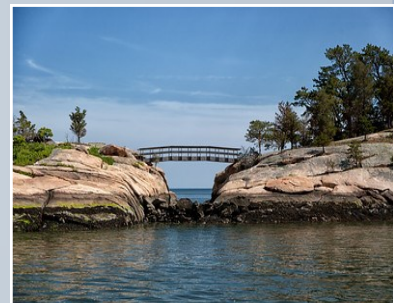

# Thimble Islands Cruise

Lunch at Amarante's Sea Cliff on the Water

**Friday, May 29, 2026**

Delicious lunch at the Amarante's Sea Cliff on the water in New Haven. Menu features choice of: Baked Stuffed Scrod, Baked Stuffed Shrimp, OR Chicken Picatta, Dessert & Beverage . **Entree Choice in Advance.**

THE THIMBLE ISLANDS CRUISE aboard the Sea Mist takes us along the Rocky Isles off Stony Creek Coast in Branford, CT. See the wonderful estates and learn the stories of these beautiful islands.

*Please note: This trip is not wheelchair accessible*

*The Sea Mist Cruise provides a shuttle by School Bus from the to the boat dock area. Travelers must be able to board and disembark from the school bus, and walk approximately 2 blocks from the school bus to the boat along a paved hill.*