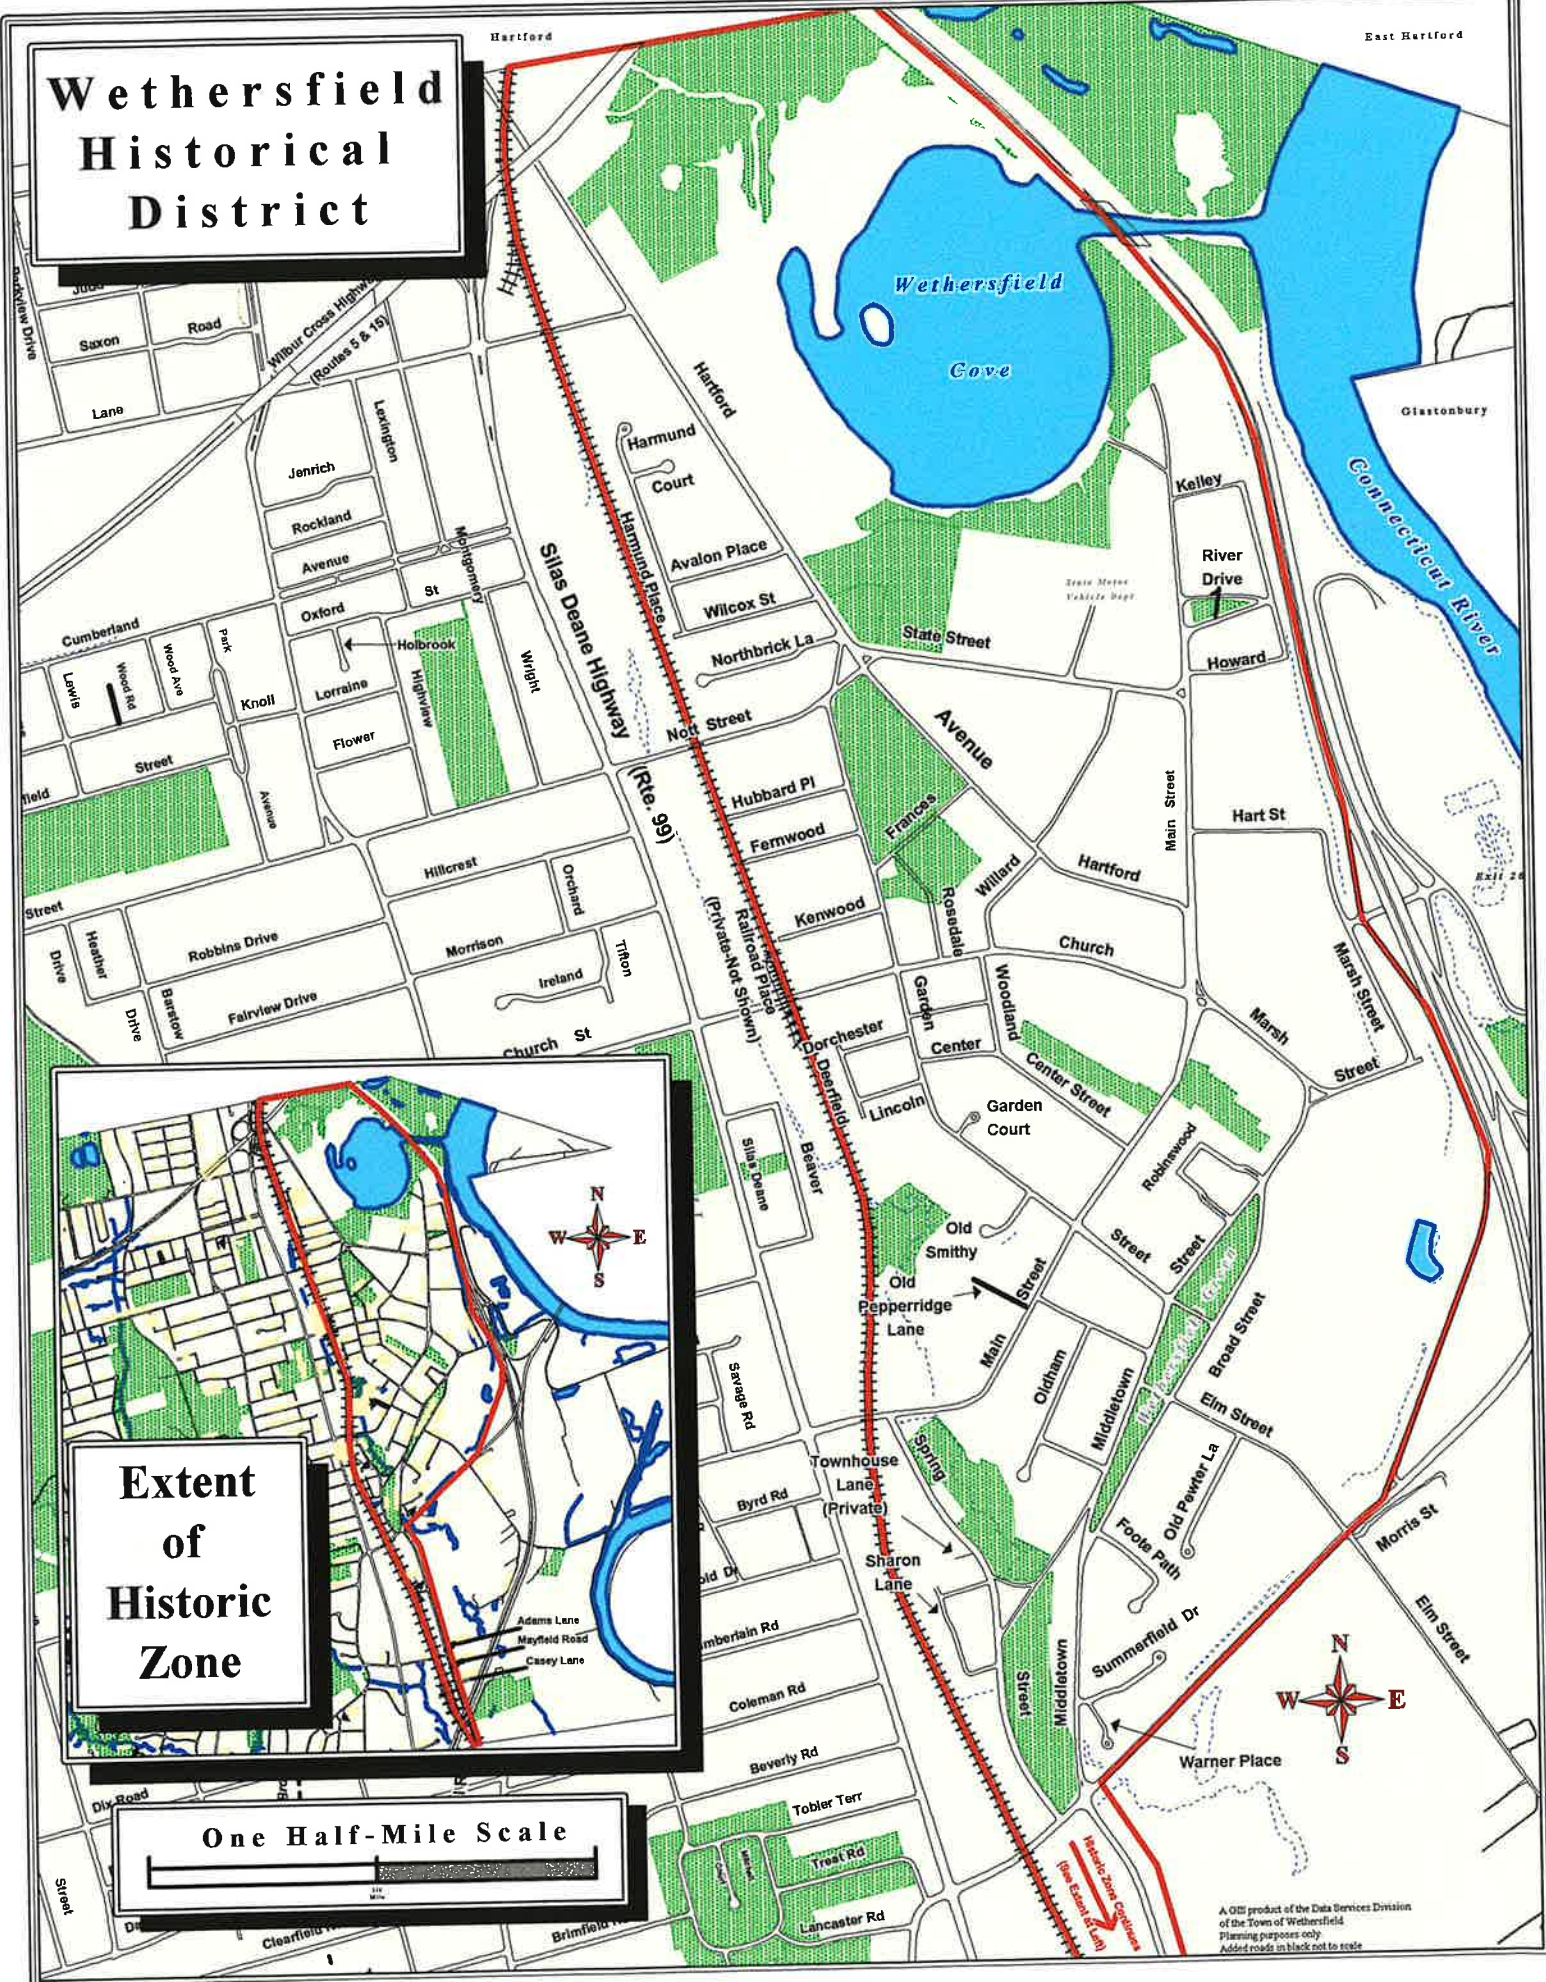

Wethersfield Historical District

Extent of Historic Zone